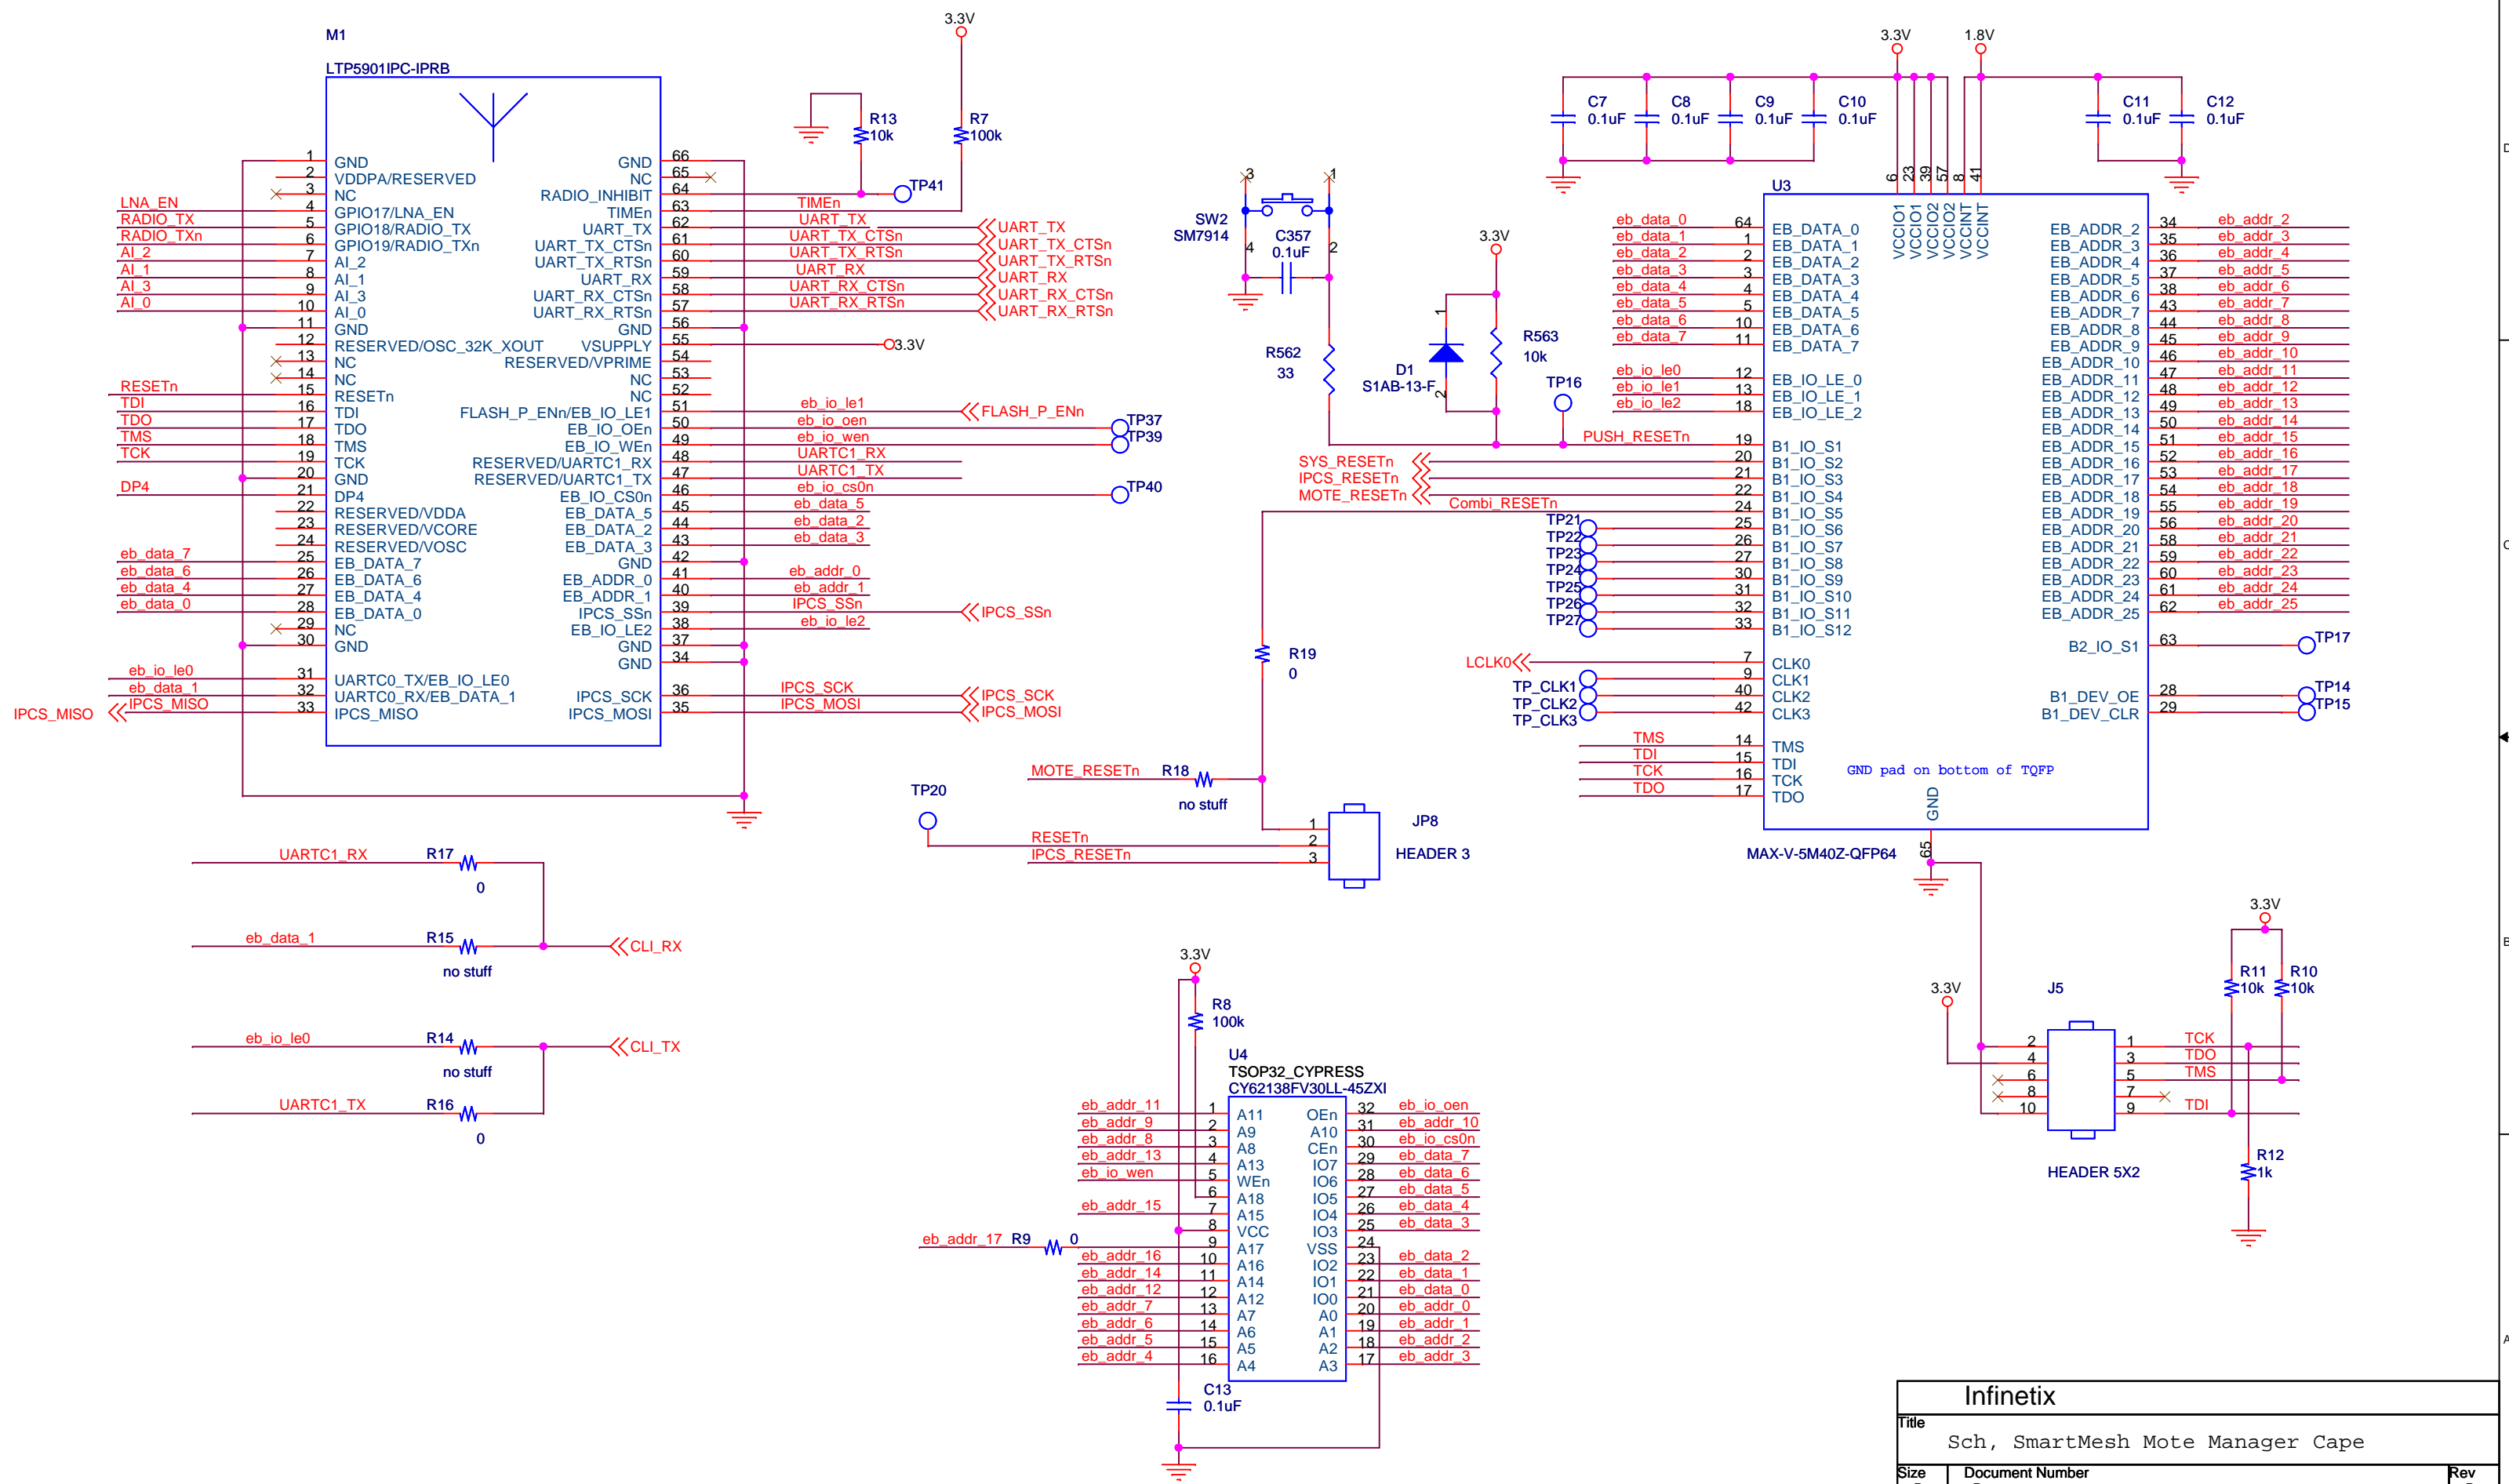

Notes:

Infinetix		
Title Sch, SmartMesh Mote Manager Cape		
Size B	Document Number	Rev B
Date:	Wednesday, May 13, 2015	Sheet 1 of 2

Infinetix		
Title Sch, SmartMesh Mote Manager Cape		
Size B	Document Number <Doc>	Rev B
Date:	Wednesday, May 13, 2015	Sheet 2 of 2